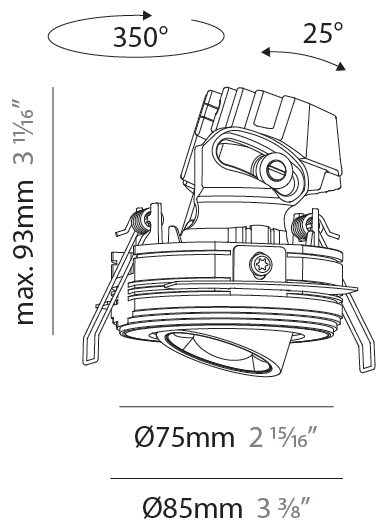

PHYSICAL

Shape: Round
Diameter (mm): 75
Diameter (in): 2 ¹⁵/₁₆
Height (mm): 93
Height (in): 3 ¹¹/₁₆
Ceiling Thickness (mm): 10 / 12.5 / 15 / 25
Ceiling Thickness (in): 3/8 or 1/2 or 9/16 or 1
Min. Recessing Depth (mm): 105
Min. Recessing Depth (in): 4 ¹/₈
Light Distribution: Direct
Diffuser: Lens Pack - Spread Lens / Linear Spread Lens / Honeycomb Louver
Fixture Finish: SSR / BKV / CWI / CRY / HAB / UFT / ITA / RUA / FTG / MYG / LOD / PUS / FRO / FUP / KIA / POP / BLS / SPG / MEY / GOH / GUM / CHC / COM / ABZ / JAG / OBR / MOS / ROR
Fixture Material: Aluminum Die Cast
Cut-out Measurements: D. 86mm / 3 3/8"

ELECTRICAL

Lamp Type: LED (Zhaga Standard)
Input Wattage (W): 16
Total Output Wattage (W): 14.6
Dimming: Tri-Mode (Non-Dimming and Phase Dimming (120Vac only) and 0-10V Dimming)
Driver Included: No
Driver Location: Recessed Housing
Driver Type: Constant Current - Universal
Driver Class: Class 2
Input Voltage (V): 120 - 277
Constant Current (MA): 350

LED

Number of LEDs: 1
Color Temperature (°K): 2700 / 3000 / 3500 / 4000
Max. Delivered Lumen (lm): 1464 / 1556 / 1630 / 1645
Nominal Lumen (lm): 1566 / 1665 / 1743 / 1759
CRI: >90 CRI
Lamp Life (hrs): 50000

OPTICAL

Reflector: 60
Adjustability: Rotational 350° / Tilt 25°

RATINGS AND CERTIFICATIONS

Certified By: Certified for North American Standards
IP rating: IP20